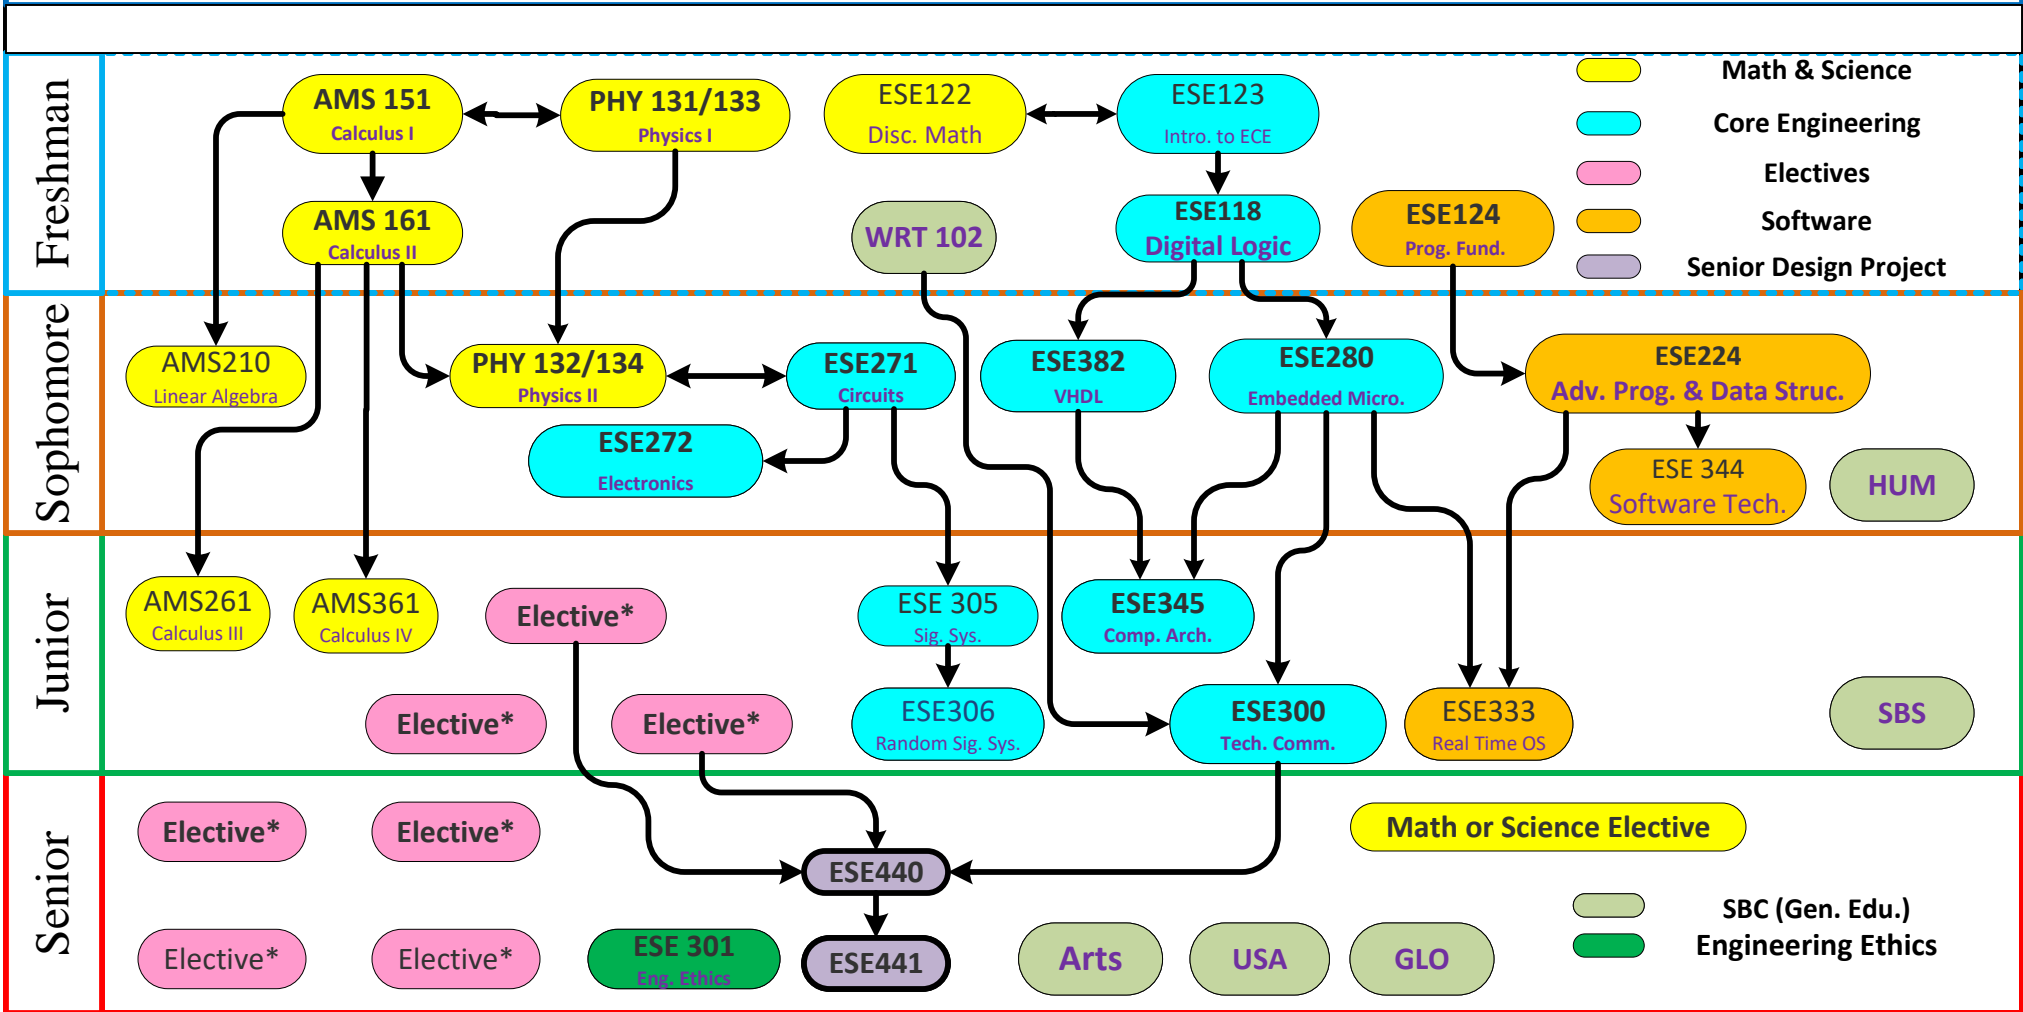

Computer Engineering Curriculum Map (Fall 2020 or later)

Notes:

Courses in **bold face** require a grade of C or higher.
 One of the SBC courses should also have **DIV** designation.

* **Seven** upper-level ESE courses (excluding those already required) with a minimum of **five** chosen from the following:
 ESE 326, ESE 327, ESE 343, ESE 346, ESE 355, ESE 356, ESE 358, ESE 360, ESE 366, ESE 375, ESE 381, ESE 388, ESE 457, ESE 481