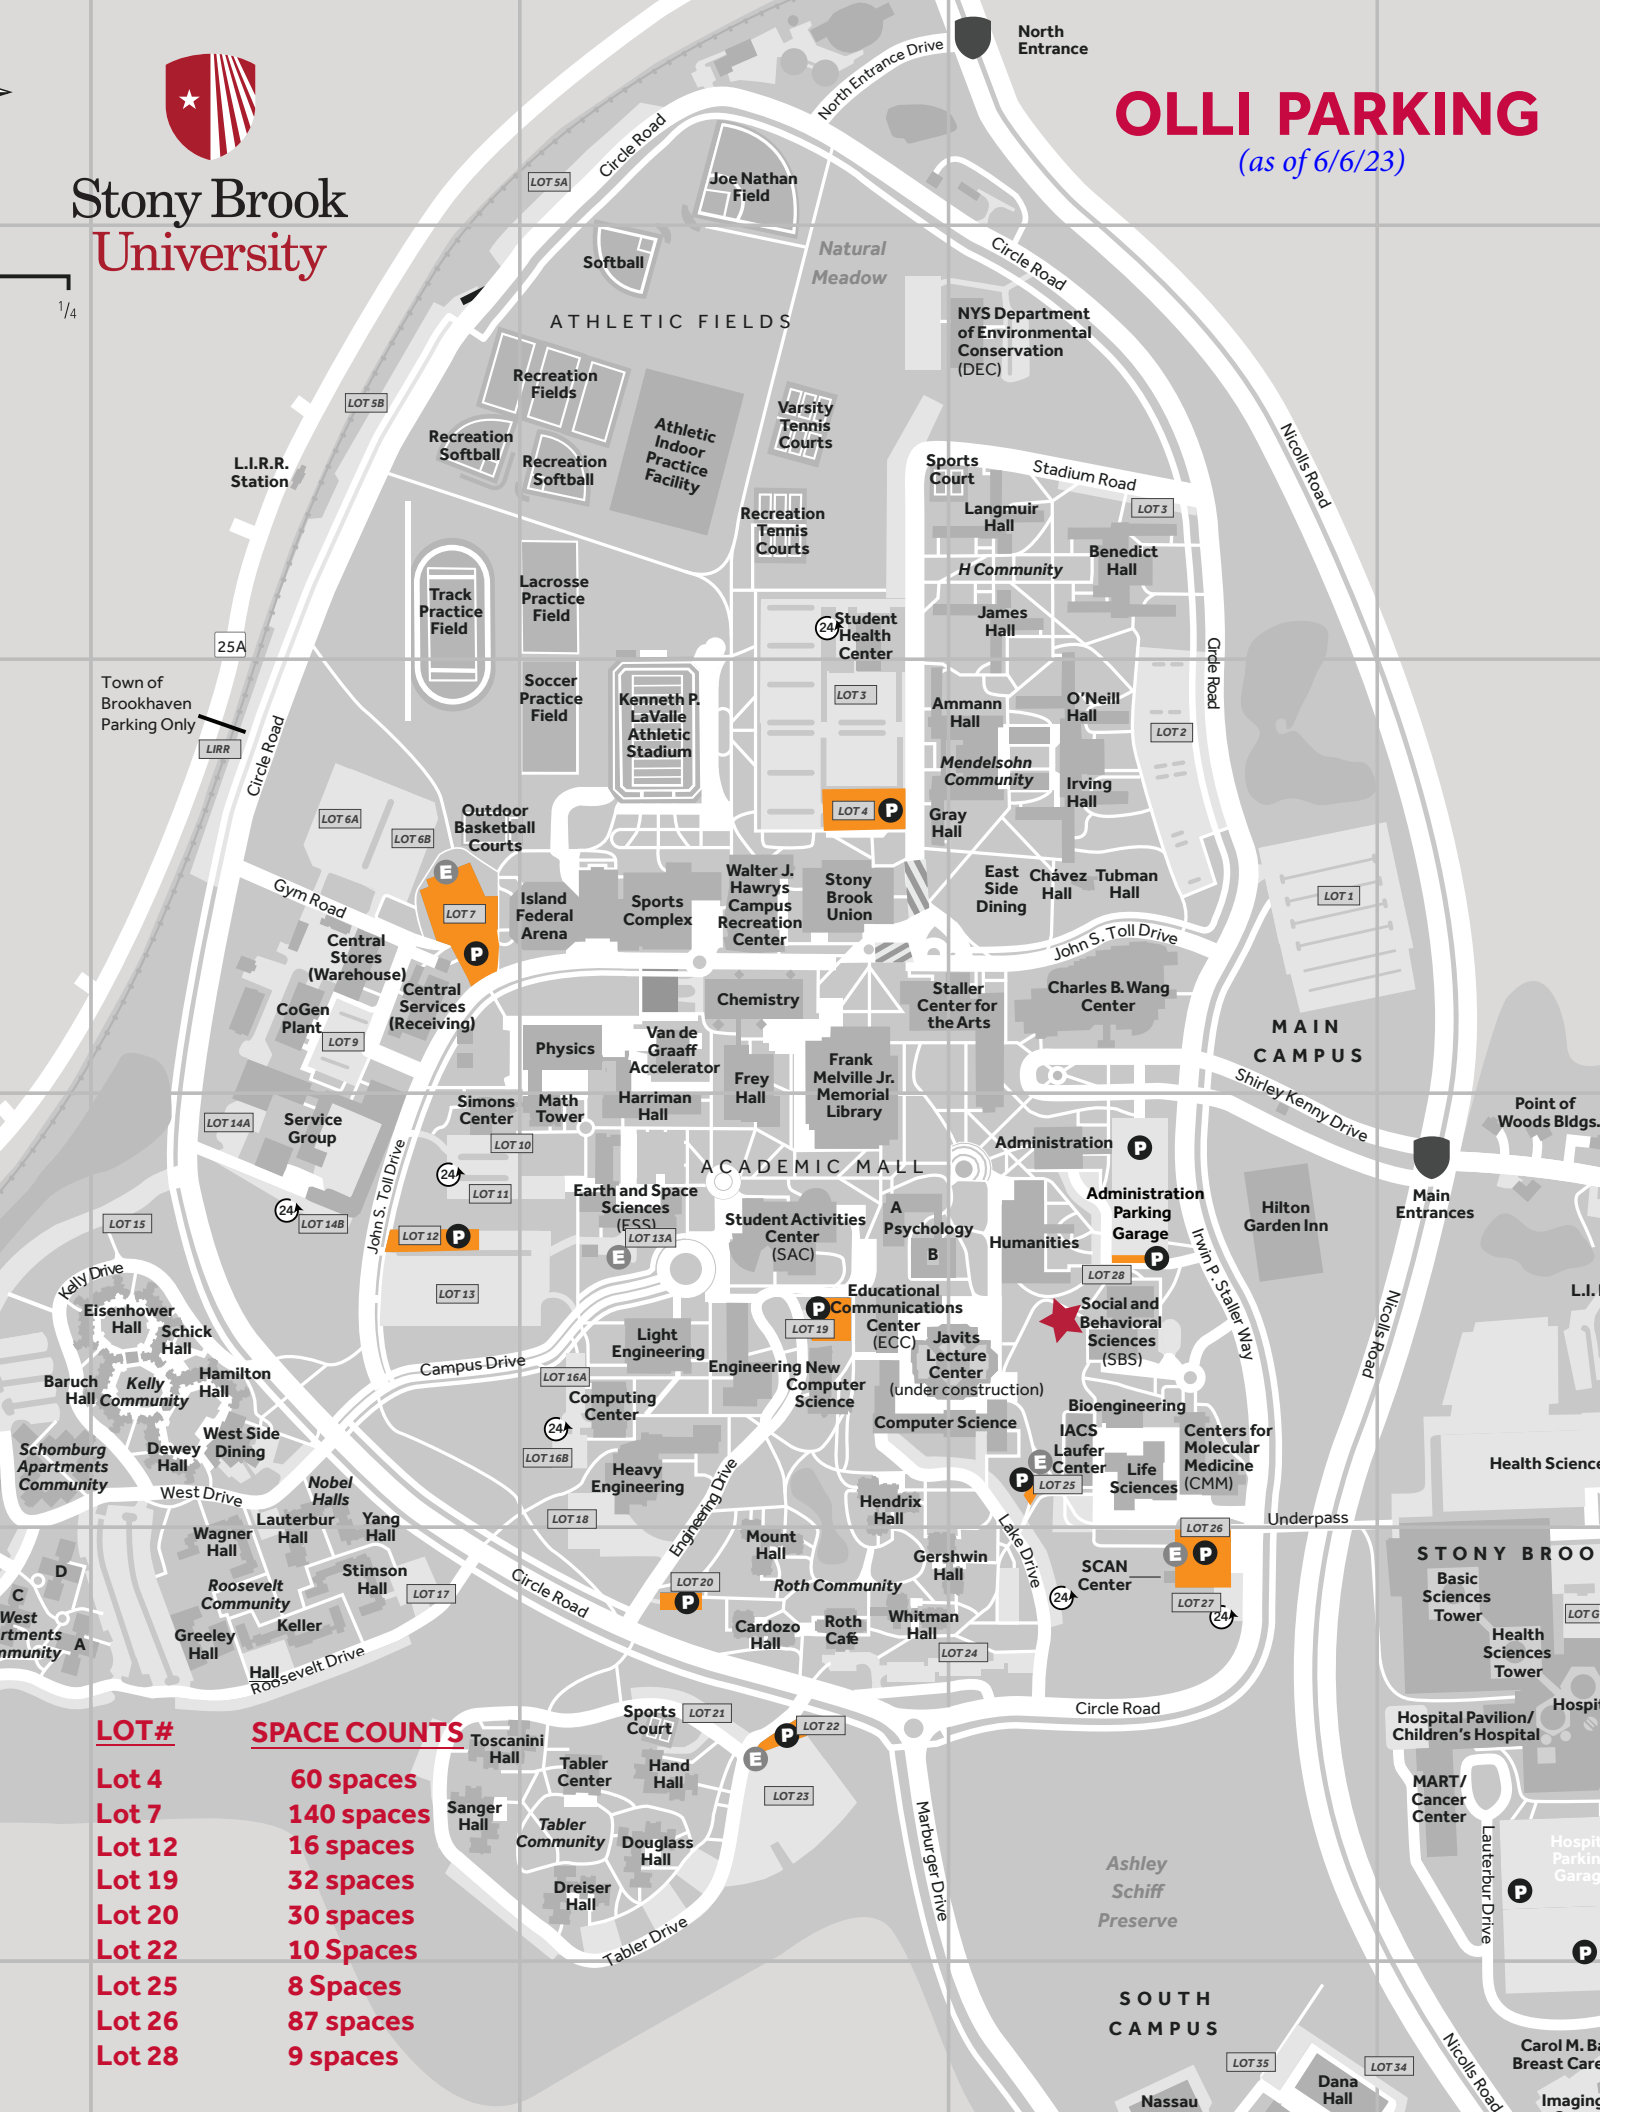

Stony Brook University

OLLI PARKING

(as of 6/6/23)

LOT#

SPACE COUNTS

- Lot 4** 60 spaces
- Lot 7** 140 spaces
- Lot 12** 16 spaces
- Lot 19** 32 spaces
- Lot 20** 30 spaces
- Lot 22** 10 Spaces
- Lot 25** 8 Spaces
- Lot 26** 87 spaces
- Lot 28** 9 spaces